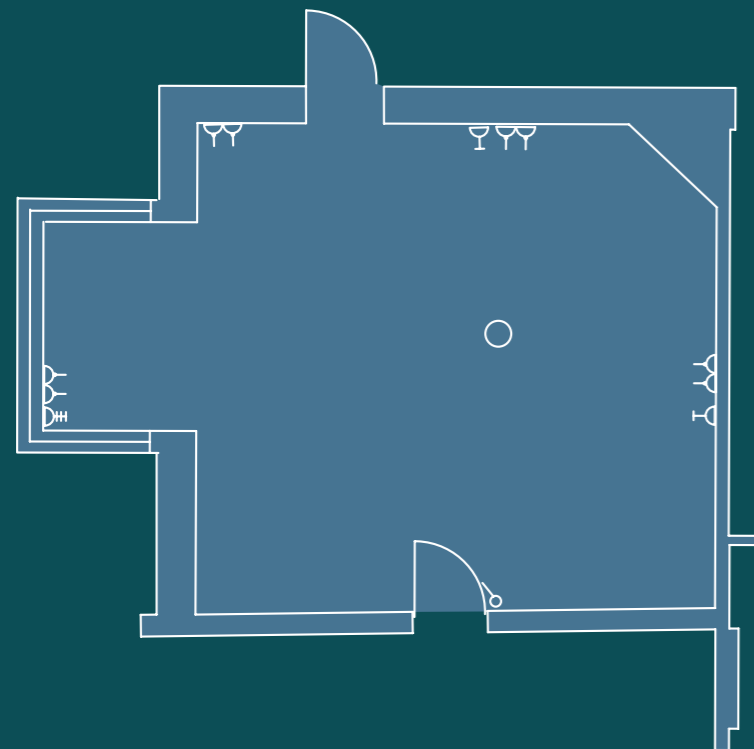

# Arden Room

- key
-  - Telephone & Data Socket
  -  - TV Socket
  -  - Light Switches
  -  - Double Socket
  -  - Light Pendant
  -  - Wall Light
  -  - Spotlight

# Arden Room

Comfort for the smaller meeting

The Arden Room is ideal for small meetings or use as a syndicate room for the Savernake Room to which it has a connecting door. The Room benefits from a full climate control system, and ADSL/Broadband access.

## CONFIGURATION CAPACITIES

Room Layout	Arden Room
U Shape	12
Classroom	8
Boardroom	16
Theatre	20
Banquet	16
Reception	25

## SUITE DIMENSIONS

Room dimensions	Club Room
Length - feet	19'
Length - meters	5.78
Width - feet	17'
Width - meters	5.2
Height - feet	8'1"
Height - meters	2.7